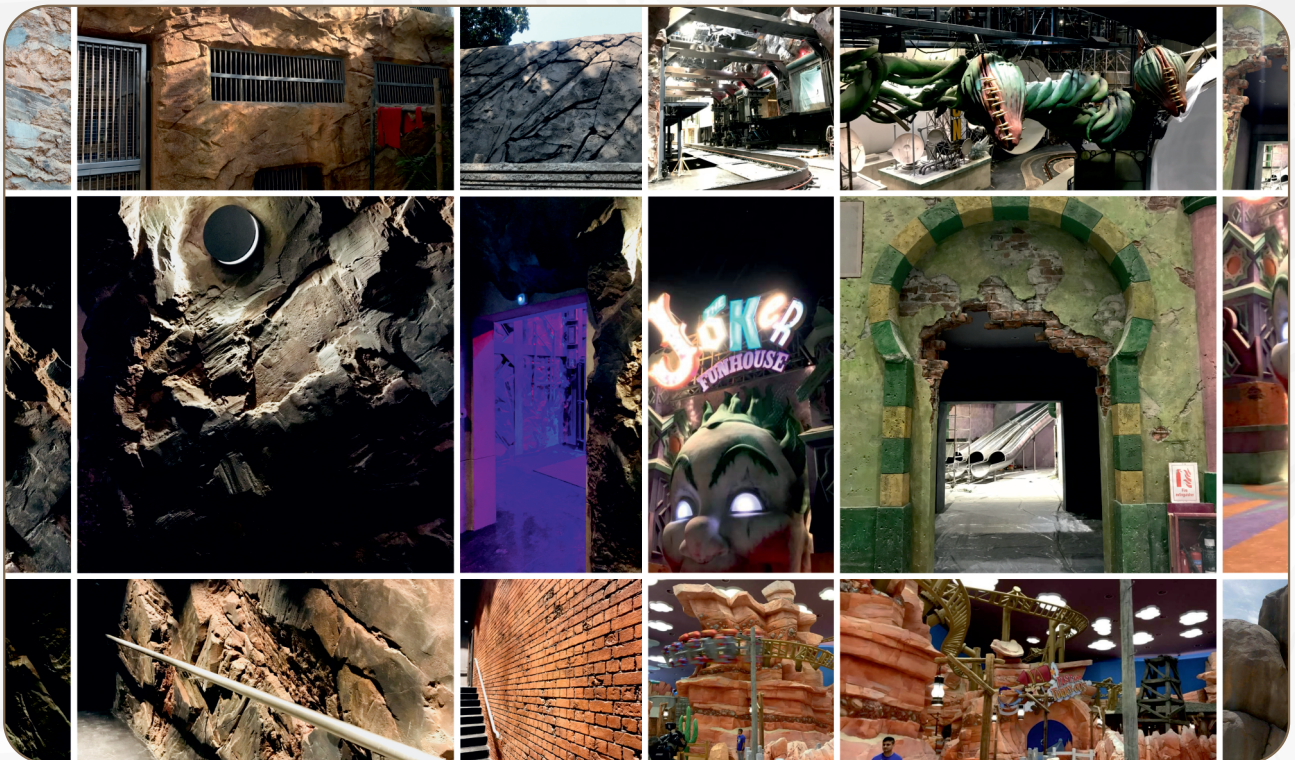

OUR WORK

THEME & WATER PARK

- Imagicaa, Khopoli
- Dubai Park & Resort, Dubai
- Warner Bros. World, Abu Dhabi
- Railadevi Lake, Thane
- Aqua Imagicaa (pervisoly Amaazia), Surat
- Shankus Water Park & Resort, Mehsana
- Aqua Imagicaa, Khopoli
- Appu Ghar, Gurugram
- Wet N Joy, Lonavala
- Aqua Imagicaa, Indore
- The Enjoy City, Vadodara
- Byculla Zoo, Mumbai

ART WORK(INTERIORS, PAINTINGS & SCULPTURES)

- 1 KM LONG WALL PAINTING, RAJBHAVAN MUMBAI
- V-COLLABORATIVE KITCHEN & BAR, THANE
- VEEFIN SOLUTION, MUMBAI
- SHILPA SADHANA STUDIO, PUNE
- INDUS VALLEY SCHOOL, KOLKATA
- HOTEL VASTUWADA, NASHIK
- CHITRA KALPAK STUDIO, PUNE